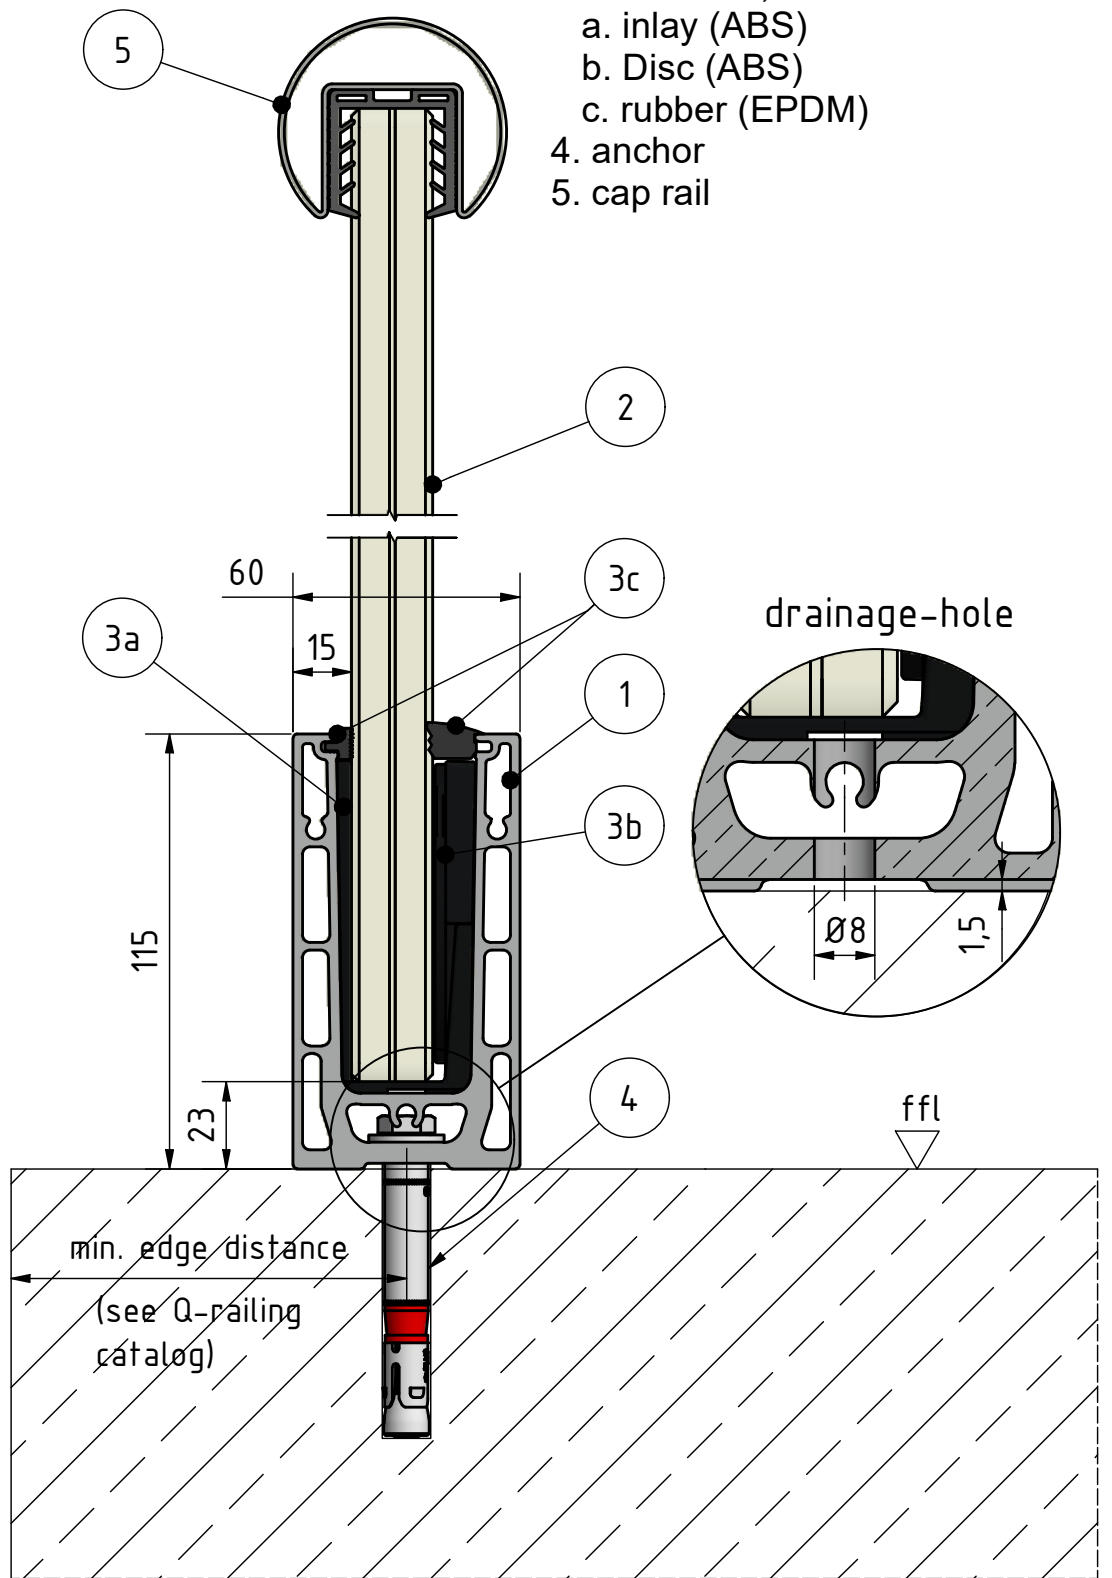

1. Top profile (Easy Glass Smart)
2. glass 12mm- 21,52mm
3. rubber-set, fix
 - a. inlay (ABS)
 - b. Disc (ABS)
 - c. rubber (EPDM)
4. anchor
5. cap rail

SYSTEM: Easy Glass Smart
MODEL: 168210
DESCRIPTION: Top mount

DRAWN: AIG
DATE: 22.02.2018
DRAWING NO.: 168210-001_Easy Glass Smart

This detail drawing is for reference purposes only. The installer must check the specifications and details with the local situation and regulations. For further advice and service please contact your nearest Q-railing office.